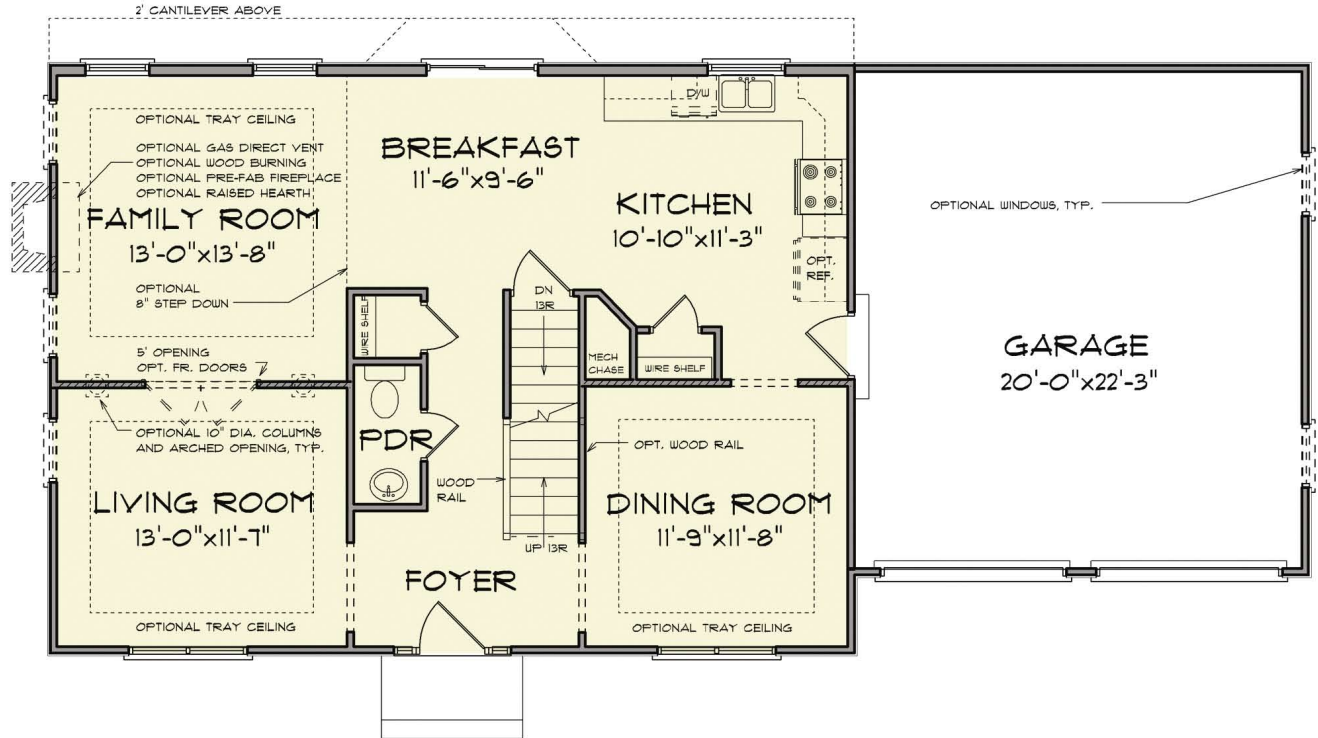

CASTLE ROCK BUILDERS

"Over 75 Years of New Home Experience"

ELEVATION
TWO

ELEVATION
THREE

ELEVATION
FOUR

BRADFORD

CASTLE ROCK BUILDERS

"Over 75 Years of New Home Experience"

FIRST FLOOR

948 sq ft

BRADFORD

CASTLE ROCK BUILDERS

"Over 75 Years of New Home Experience"

SECOND FLOOR

990 sq ft

BRADFORD