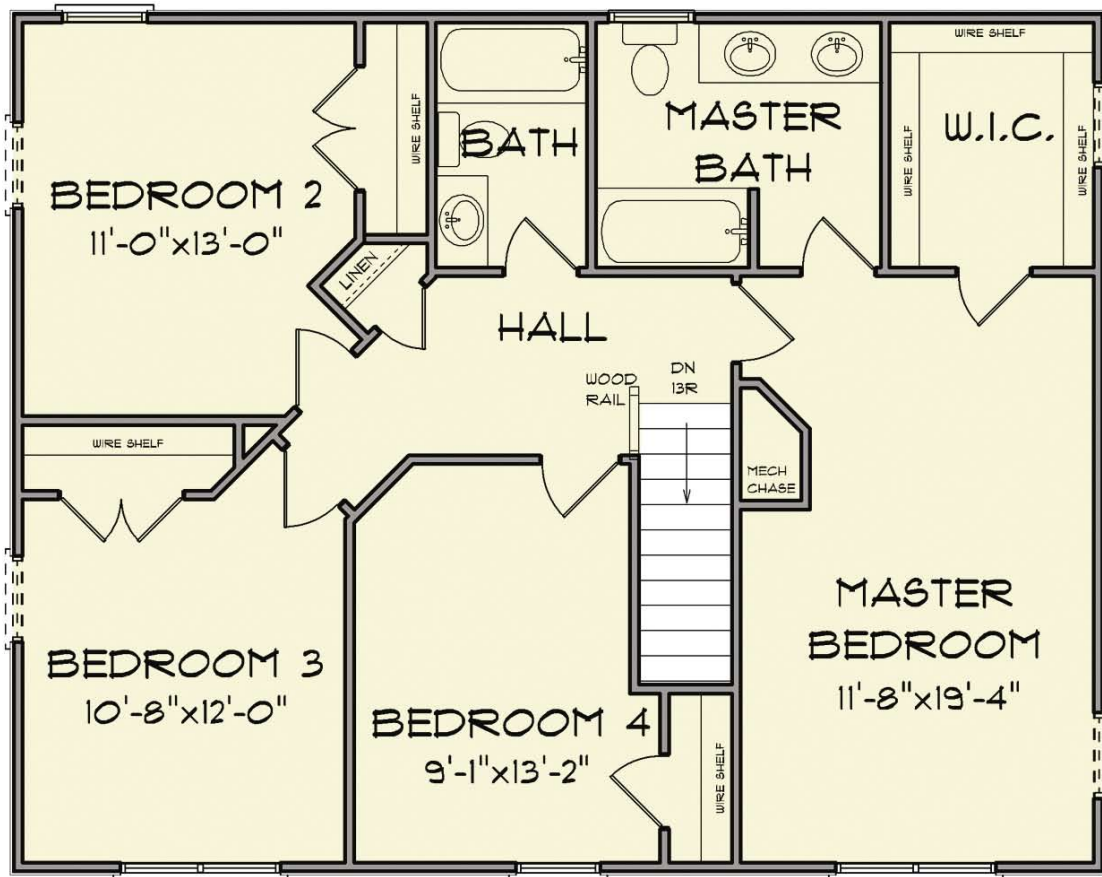

CASTLE ROCK BUILDERS

"Over 75 Years of New Home Experience"

ELEVATION
TWO

ELEVATION
THREE

ELEVATION
FOUR

BRADFORD

CASTLE ROCK BUILDERS

"Over 75 Years of New Home Experience"

FIRST FLOOR

948 sq ft

BRADFORD

CASTLE ROCK BUILDERS

"Over 75 Years of New Home Experience"

SECOND FLOOR

990 sq ft

BRADFORD