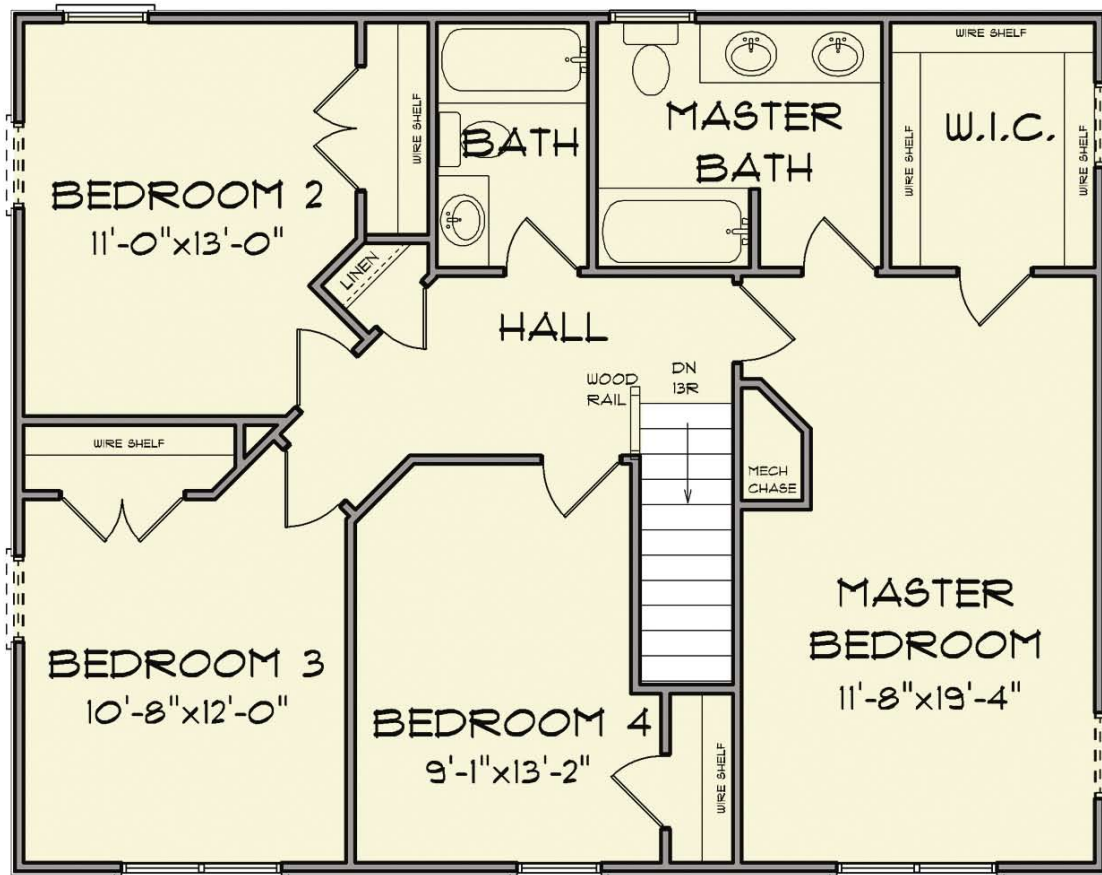

BRADFORD

CASTLE ROCK BUILDERS

"Over 75 Years of New Home Experience"

BASEMENT

MHBR# 6259