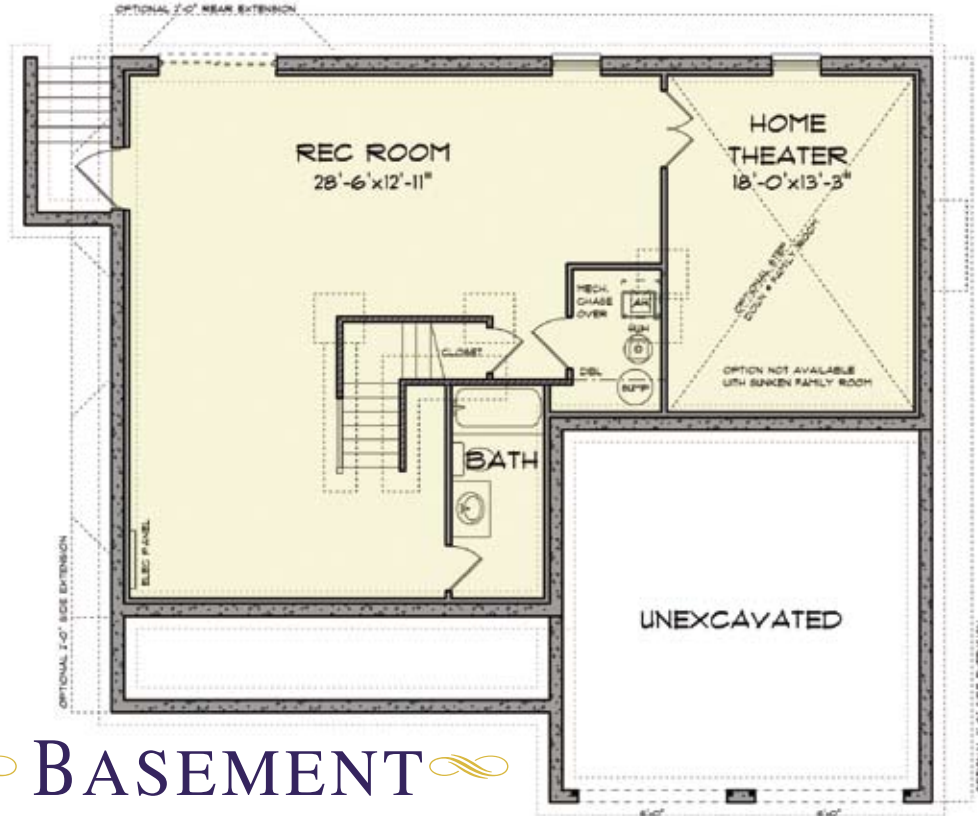

CLARKSTON

CASTLE ROCK BUILDERS

"Over 75 Years of New Home Experience"

BASEMENT