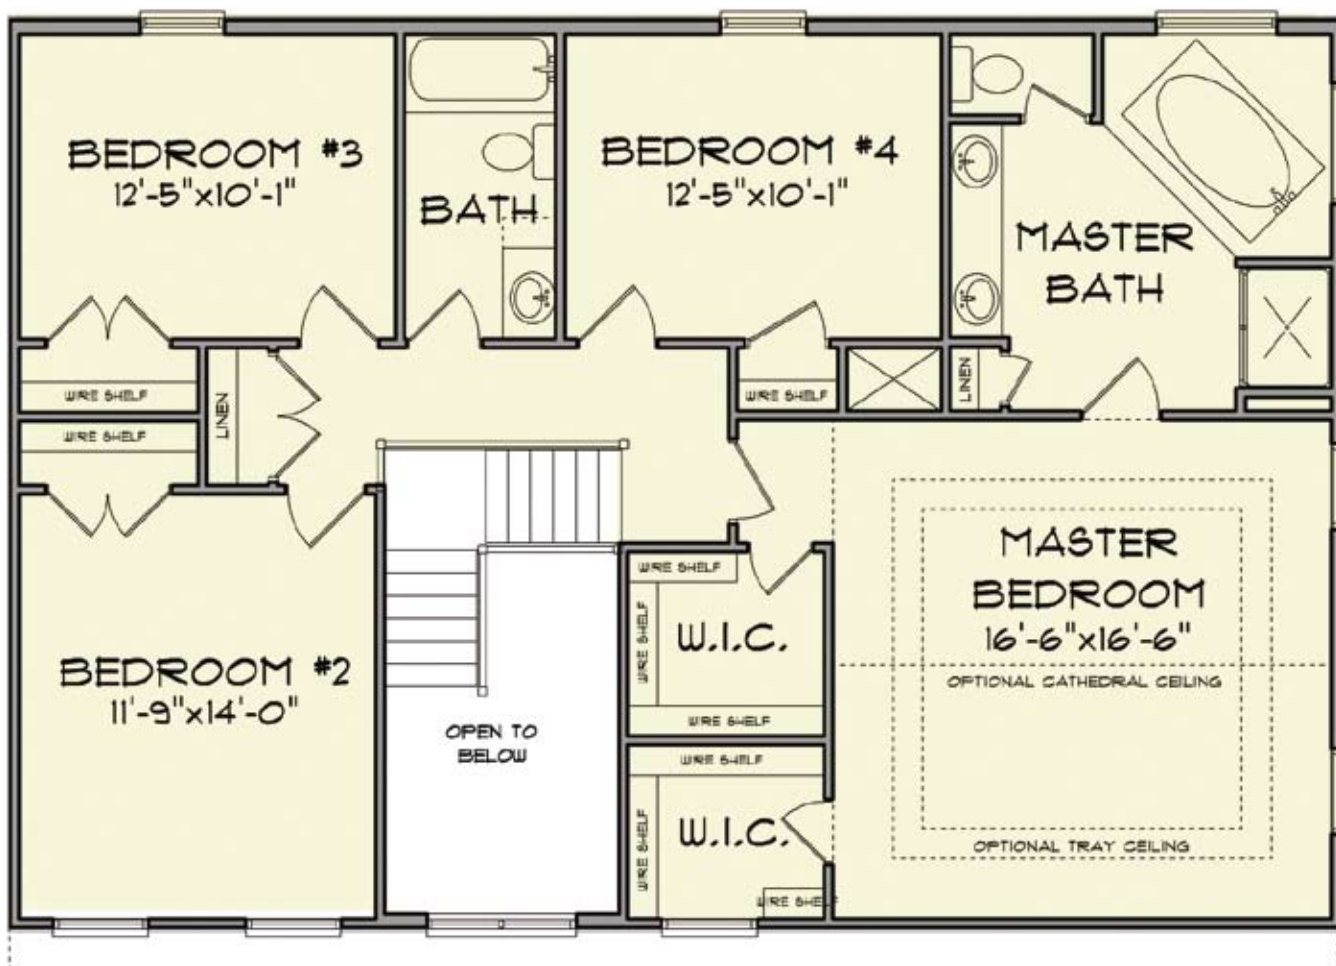

CASTLE ROCK BUILDERS

"Over 75 Years of New Home Experience"

ELEVATION
TWO

ELEVATION
THREE

ELEVATION
FOUR

CLARKSTON

CASTLE ROCK BUILDERS

"Over 75 Years of New Home Experience"

FIRST FLOOR

1115 sq ft

CLARKSTON

CASTLE ROCK BUILDERS

"Over 75 Years of New Home Experience"

SECOND FLOOR

1187 sq ft

MD 410.864.0177 PA 717.395.9626 Toll Free 1.888.864.4CRB WWW.CASTLEROCKBUILDERS.COM