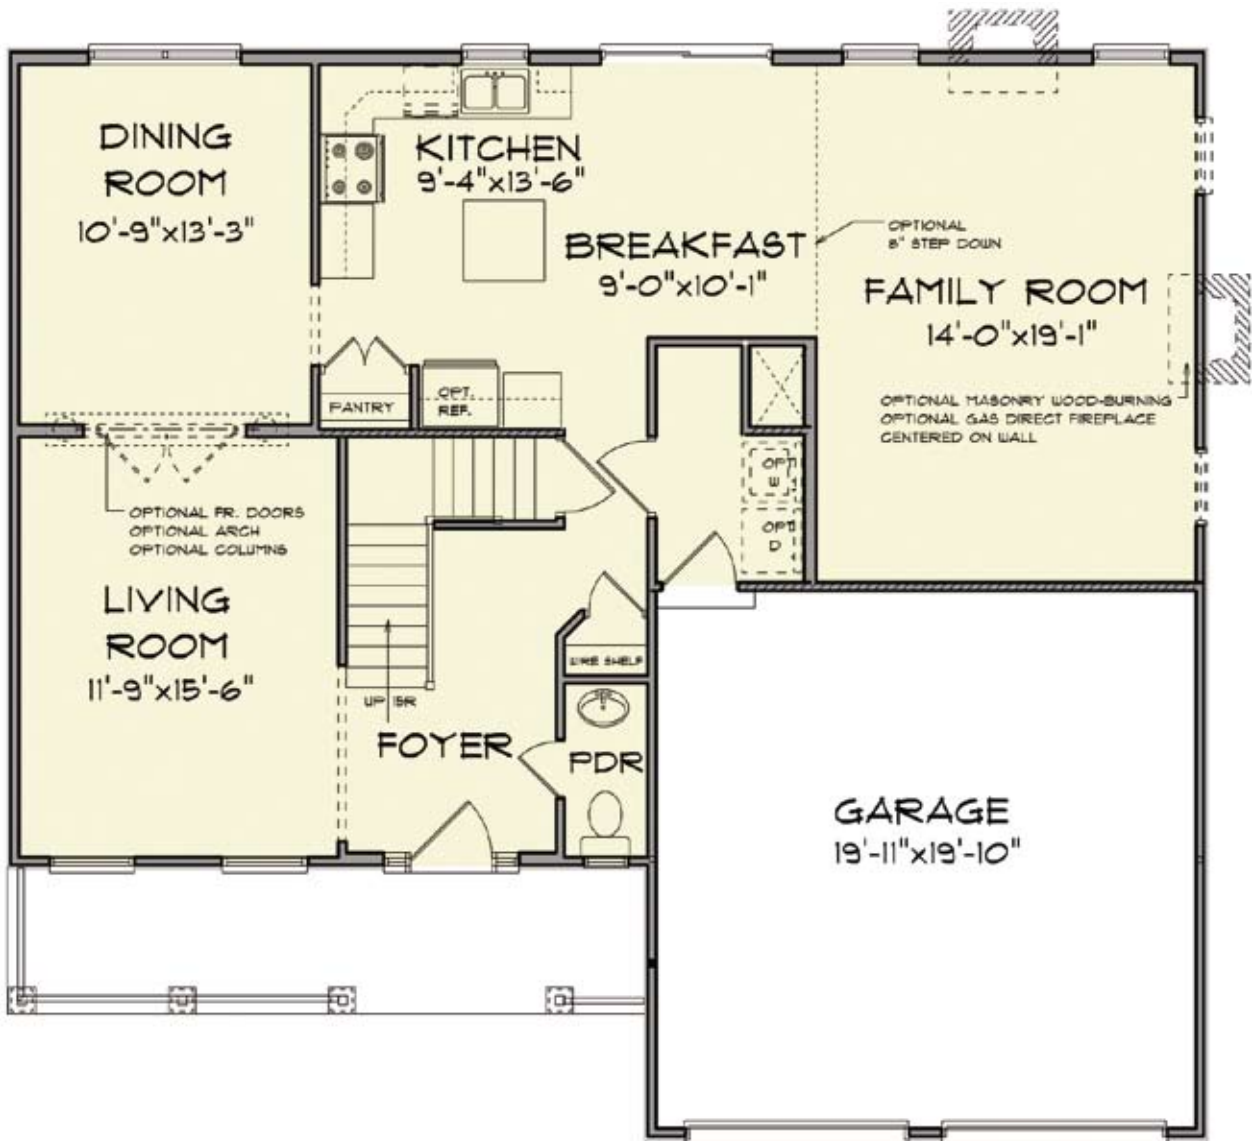

CASTLE ROCK BUILDERS

"Over 75 Years of New Home Experience"

ELEVATION
TWO

ELEVATION
THREE

ELEVATION
FOUR

CLARKSTON

CASTLE ROCK BUILDERS

"Over 75 Years of New Home Experience"

FIRST FLOOR

1115 sq ft

CLARKSTON

CASTLE ROCK BUILDERS

"Over 75 Years of New Home Experience"

SECOND FLOOR

1187 sq ft

MD 410.864.0177 PA 717.395.9626 Toll Free 1.888.864.4CRB WWW.CASTLEROCKBUILDERS.COM