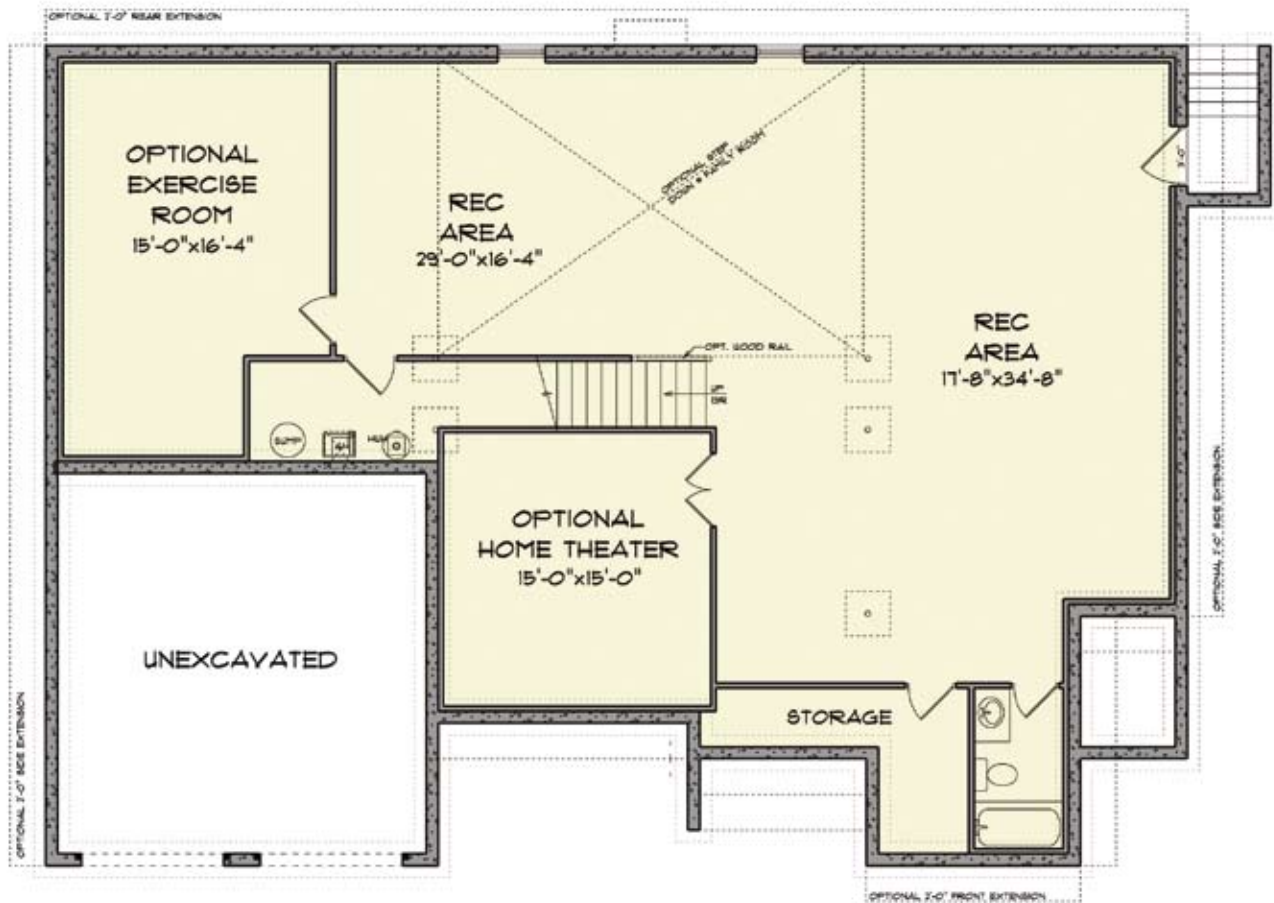

FAIRFAX

CASTLE ROCK BUILDERS

"Over 75 Years of New Home Experience"

BASEMENT

MHBR# 6259

MD 410.864.0177 PA 717.395.9626 Toll Free 1.888.864.4CRB WWW.CASTLEROCKBUILDERS.COM

Renderings are artistic conceptions and may vary in detail from plans and specifications. All dimensions shown above are approximate. ©2009 Castle Rock Builders