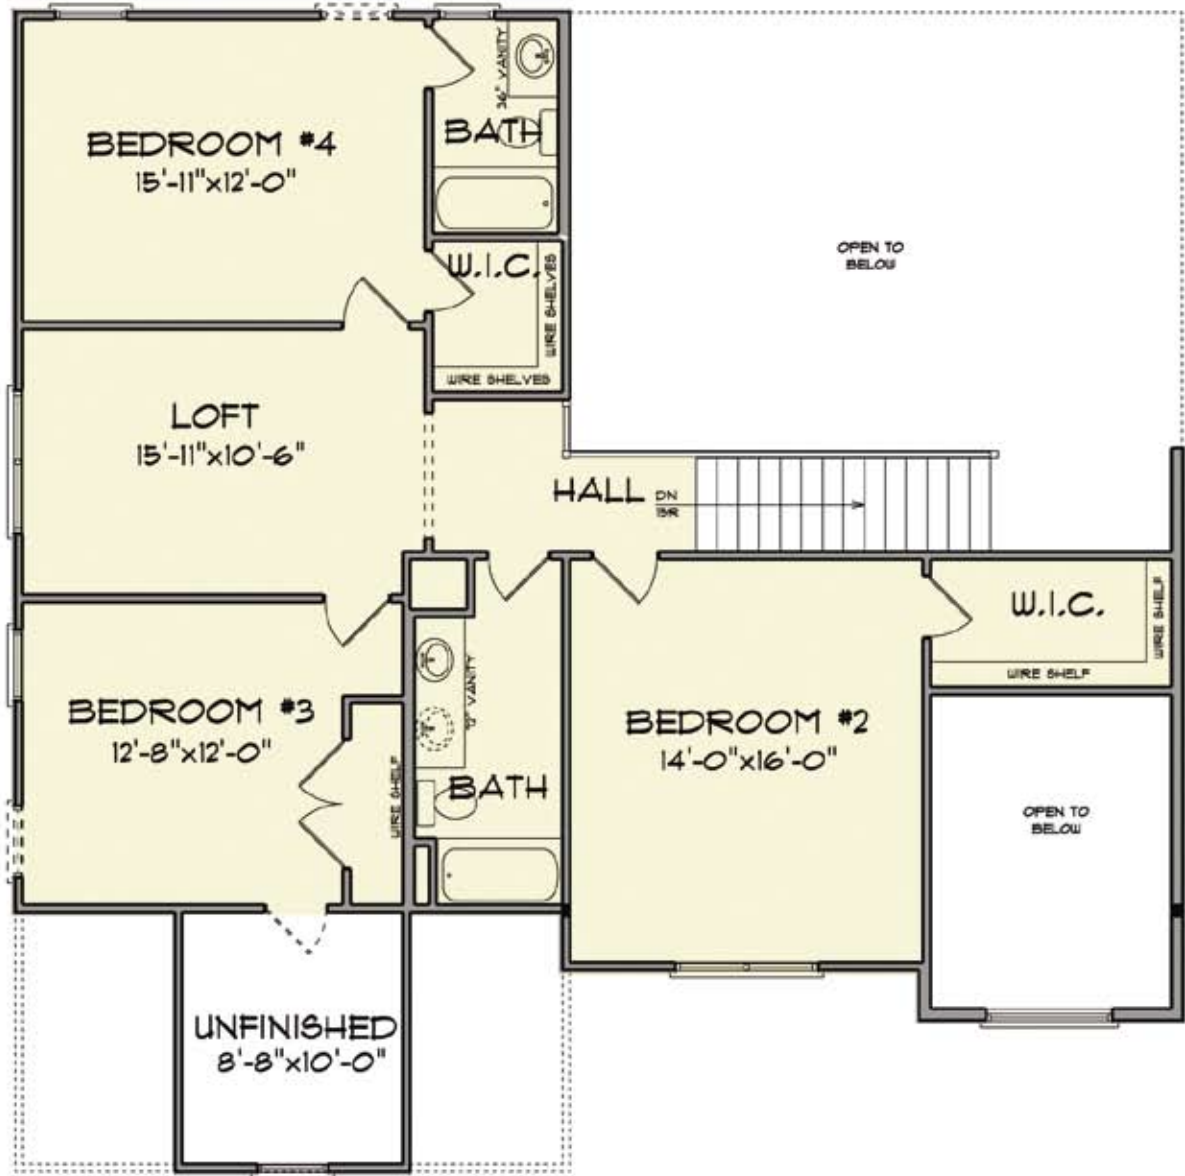

CASTLE ROCK

BUILDERS

“Over 75 Years of New Home Experience”

ELEVATION ONE

FAIRFAX

3262 sq ft

MD 410.864.0177 PA 717.395.9626 Toll Free 1.888.864.4CRB WWW.CASTLEROCKBUILDERS.COM

Renderings are artistic conceptions and may vary in detail from plans and specifications. All dimensions shown above are approximate. ©2009 Castle Rock Builders

CASTLE ROCK BUILDERS

"Over 75 Years of New Home Experience"

ELEVATION
TWO

ELEVATION
THREE

ELEVATION
FOUR

FAIRFAX

CASTLE ROCK BUILDERS

"Over 75 Years of New Home Experience"

FIRST FLOOR

2163 sq ft

FAIRFAX

CASTLE ROCK BUILDERS

"Over 75 Years of New Home Experience"

SECOND FLOOR

1099 sq ft

MD 410.864.0177 PA 717.395.9626 Toll Free 1.888.864.4CRB WWW.CASTLEROCKBUILDERS.COM