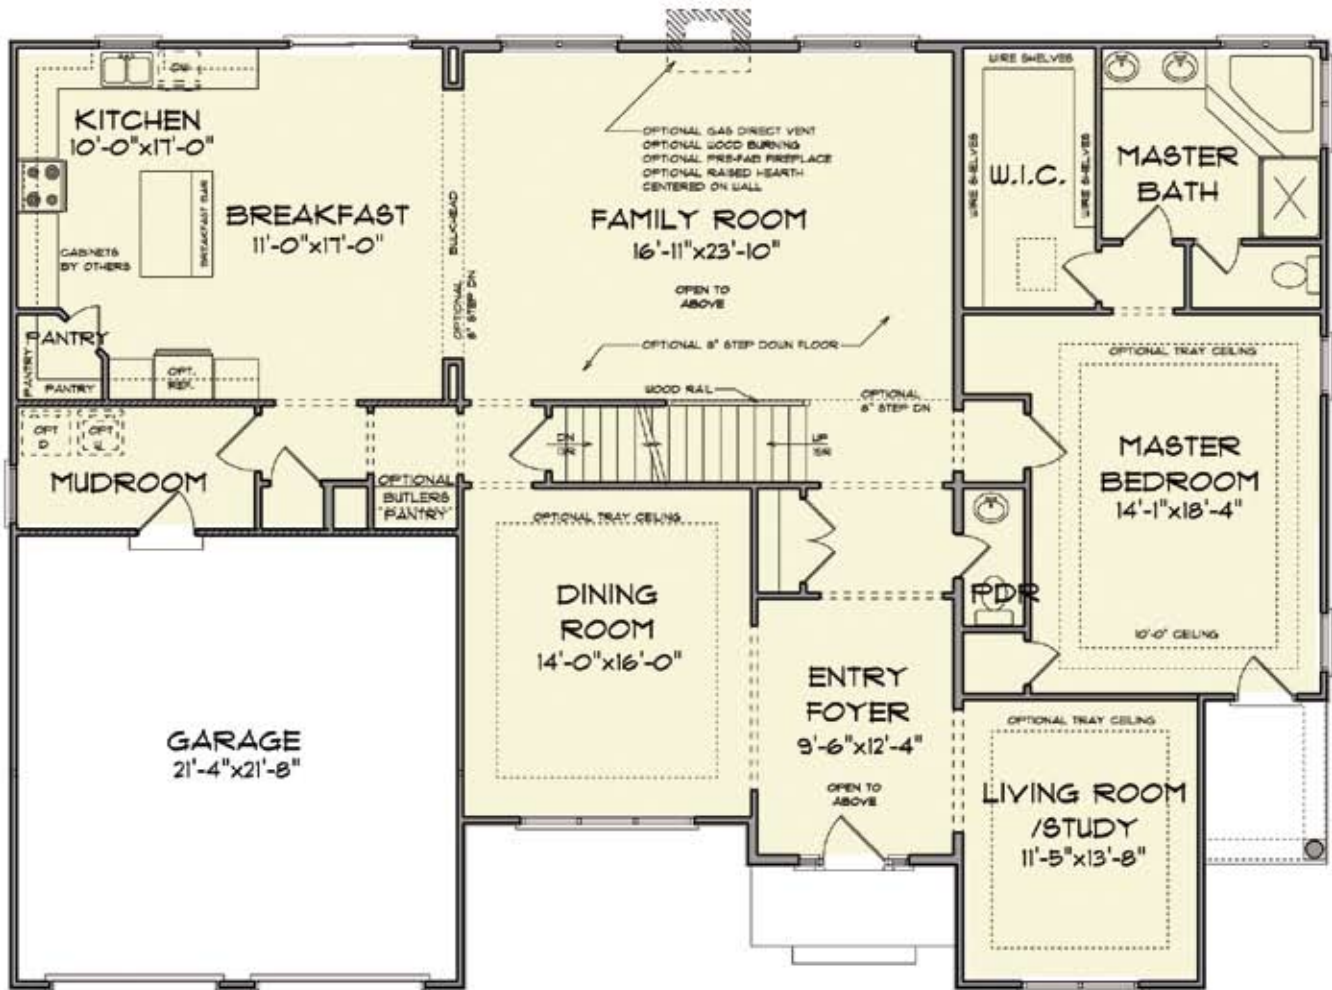

CASTLE ROCK BUILDERS

"Over 75 Years of New Home Experience"

ELEVATION
TWO

ELEVATION
THREE

ELEVATION
FOUR

FAIRFAX

CASTLE ROCK BUILDERS

"Over 75 Years of New Home Experience"

FIRST FLOOR

2163 sq ft

FAIRFAX

CASTLE ROCK BUILDERS

"Over 75 Years of New Home Experience"

SECOND FLOOR

1099 sq ft

MD 410.864.0177 PA 717.395.9626 Toll Free 1.888.864.4CRB WWW.CASTLEROCKBUILDERS.COM