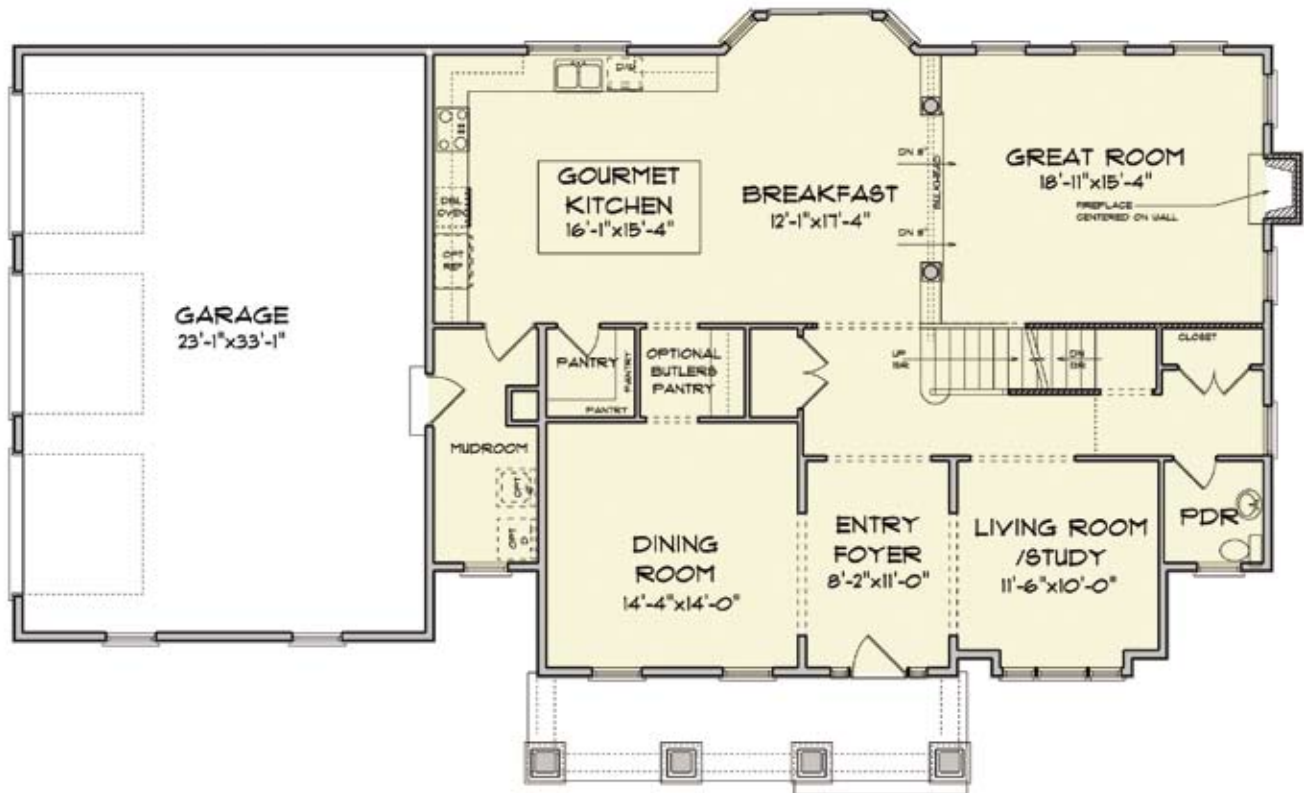

CASTLE ROCK

BUILDERS

“Over 75 Years of New Home Experience”

ELEVATION ONE

LANCASTER

3580 sq ft

MD 410.864.0177 PA 717.395.9626 Toll Free 1.888.864.4CRB WWW.CASTLEROCKBUILDERS.COM

Renderings are artistic conceptions and may vary in detail from plans and specifications. All dimensions shown above are approximate. ©2009 Castle Rock Builders

LANCASTER

CASTLE ROCK BUILDERS

"Over 75 Years of New Home Experience"

FIRST FLOOR

1670 sq ft

LANCASTER

CASTLE ROCK BUILDERS

"Over 75 Years of New Home Experience"