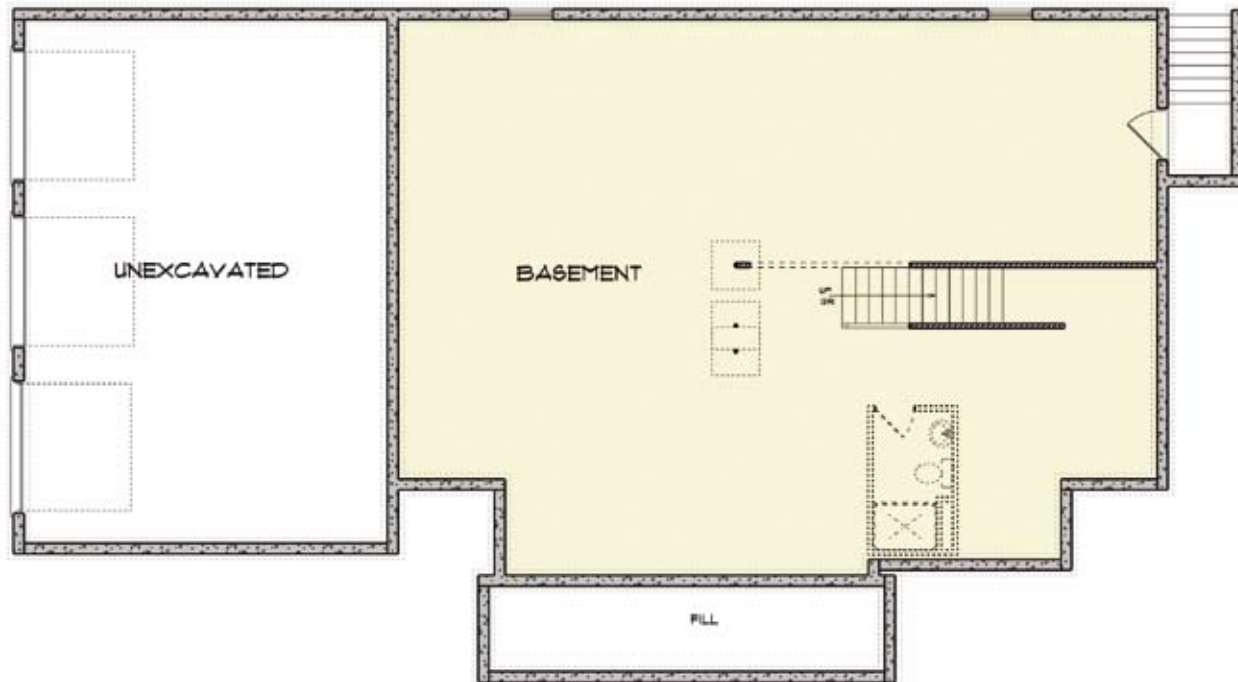

LANCASTER

CASTLE ROCK BUILDERS

"Over 75 Years of New Home Experience"

BASEMENT

MHBR# 6259

MD 410.864.0177 PA 717.395.9626 Toll Free 1.888.864.4CRB WWW.CASTLEROCKBUILDERS.COM

Renderings are artistic conceptions and may vary in detail from plans and specifications. All dimensions shown above are approximate. ©2009 Castle Rock Builders