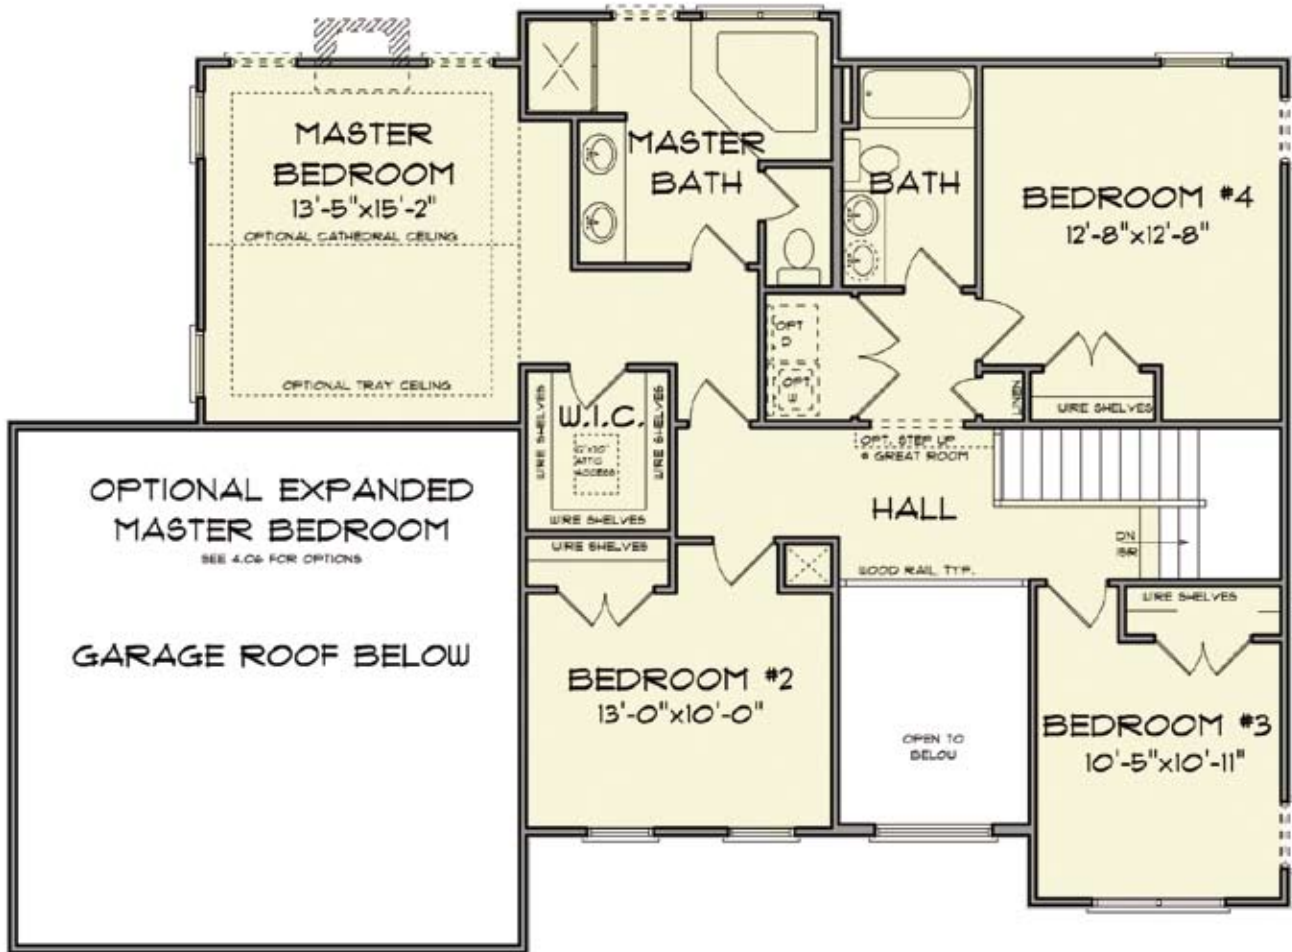

PINEHURST

CASTLE ROCK BUILDERS

"Over 75 Years of New Home Experience"

SECOND FLOOR

1037 sq ft

MD 410.864.0177 PA 717.395.9626 Toll Free 1.888.864.4CRB WWW.CASTLEROCKBUILDERS.COM

Renderings are artistic conceptions and may vary in detail from plans and specifications. All dimensions shown above are approximate. ©2009 Castle Rock Builders