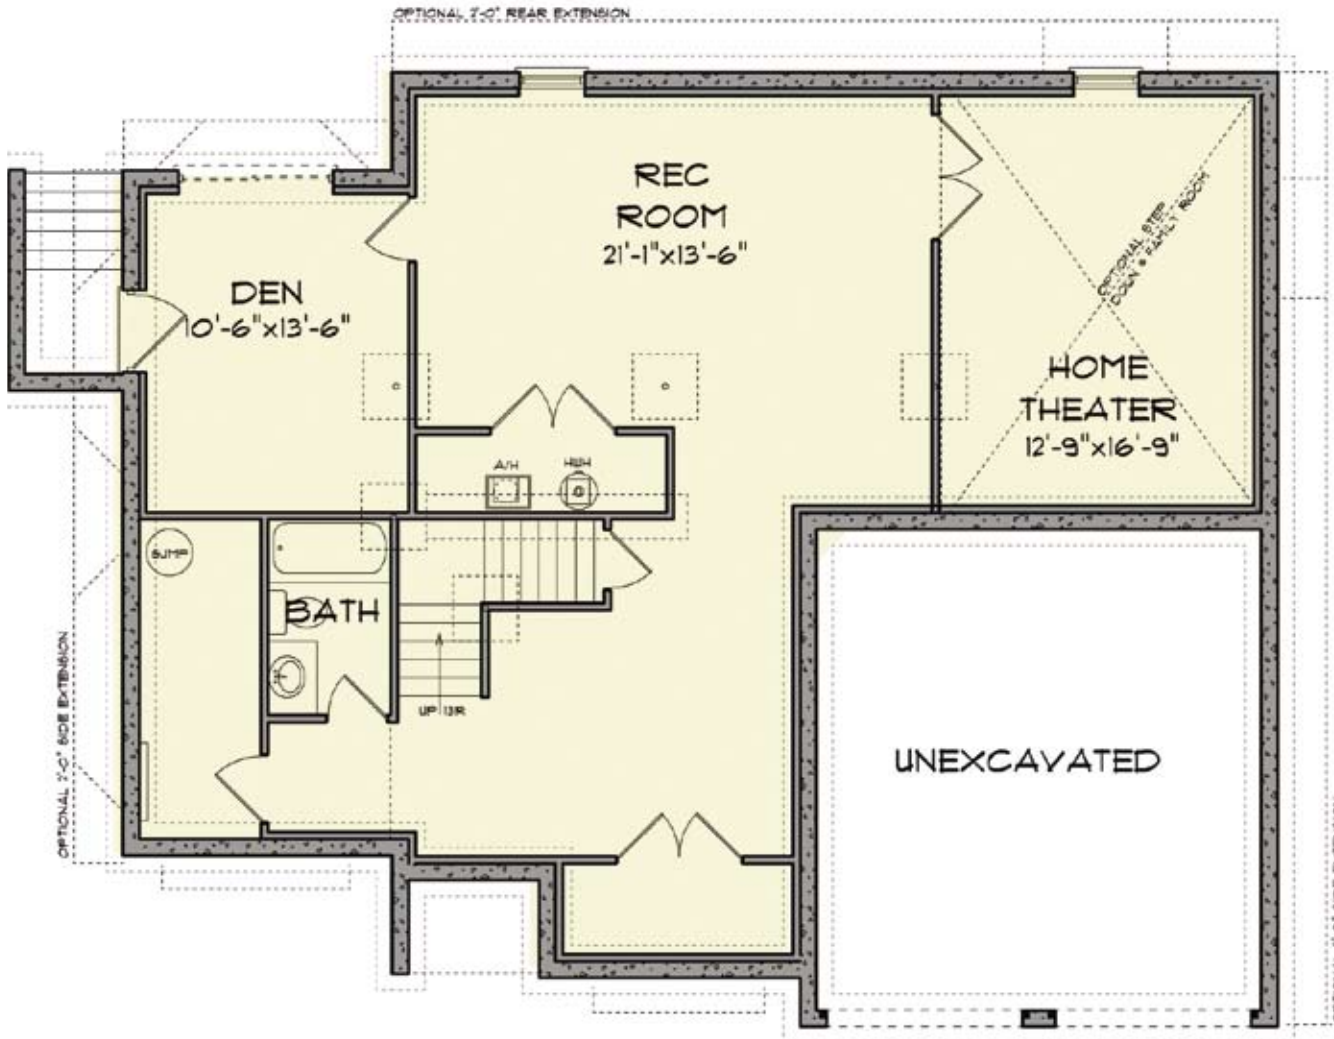

PINEHURST

CASTLE ROCK BUILDERS

"Over 75 Years of New Home Experience"

BASEMENT

MHBR# 6259

MD 410.864.0177 PA 717.395.9626 Toll Free 1.888.864.4CRB WWW.CASTLEROCKBUILDERS.COM

Renderings are artistic conceptions and may vary in detail from plans and specifications. All dimensions shown above are approximate. ©2009 Castle Rock Builders