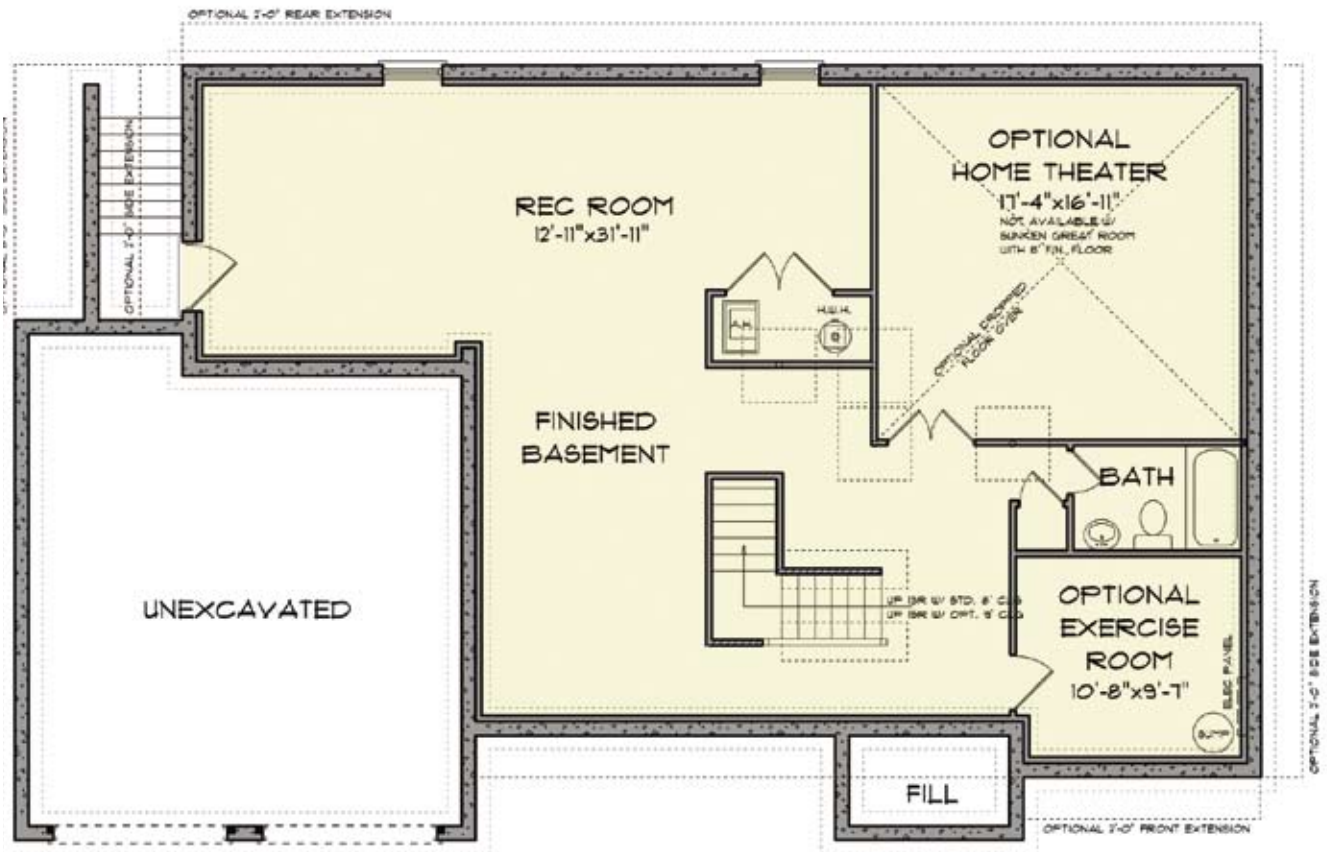

RANDALL

CASTLE ROCK BUILDERS

"Over 75 Years of New Home Experience"

∞ BASEMENT ∞