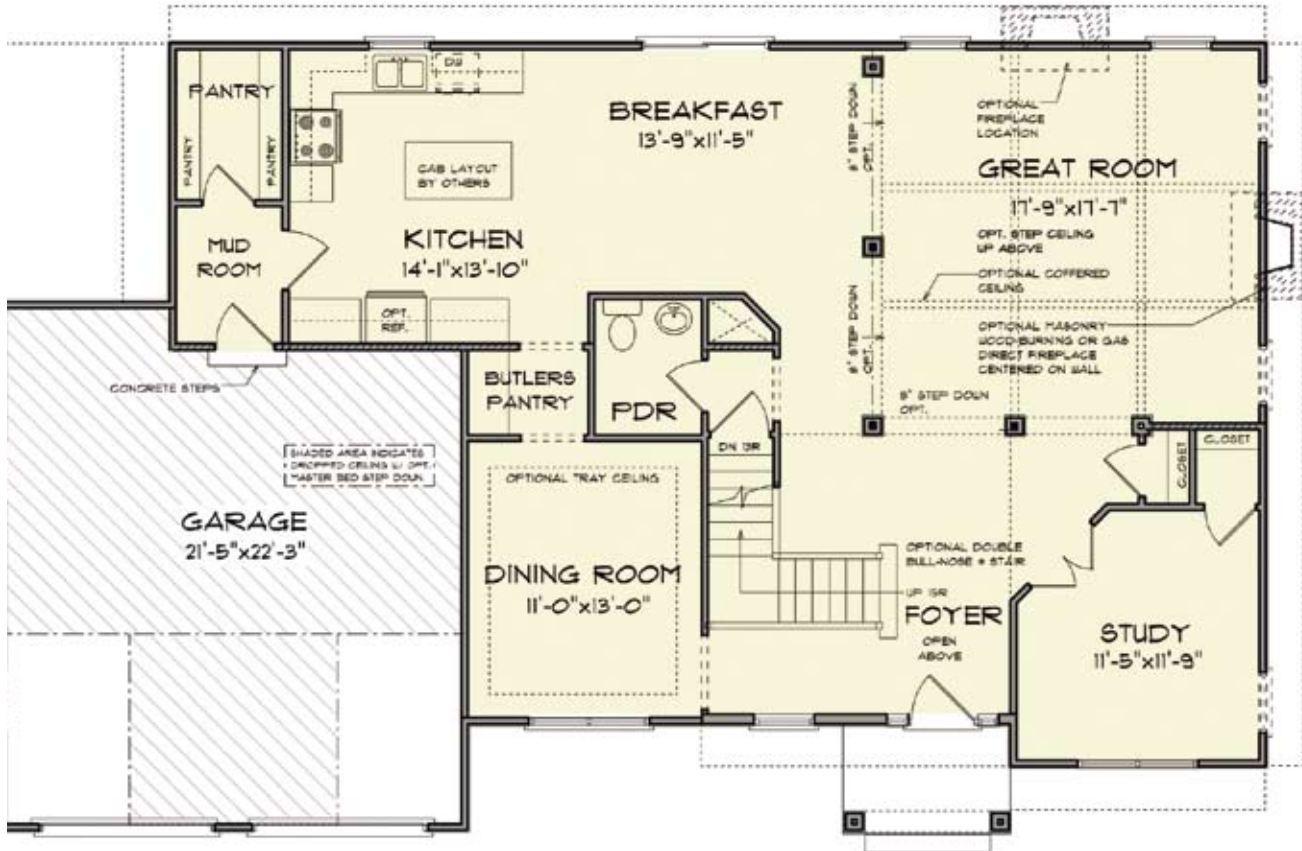

CASTLE ROCK BUILDERS

"Over 75 Years of New Home Experience"

ELEVATION
TWO

ELEVATION
THREE

ELEVATION
FOUR

RANDALL

CASTLE ROCK BUILDERS

"Over 75 Years of New Home Experience"

FIRST FLOOR

1282 sq ft

RANDALL

CASTLE ROCK BUILDERS

"Over 75 Years of New Home Experience"

SECOND FLOOR

1384 sq ft

MD 410.864.0177 PA 717.395.9626 Toll Free 1.888.864.4CRB WWW.CASTLEROCKBUILDERS.COM