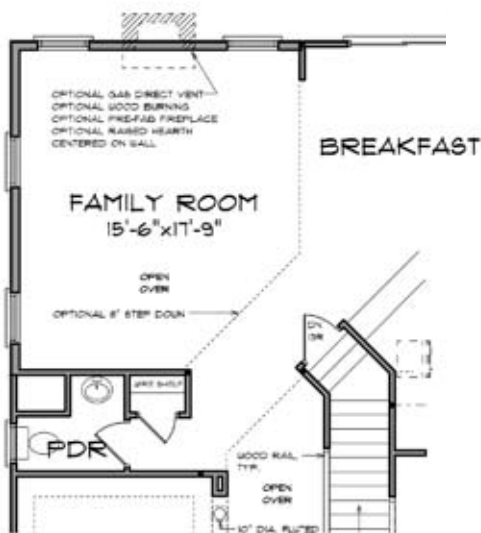

STRUBRIDGE

CASTLE ROCK BUILDERS

“Over 75 Years of New Home Experience”

OPTIONAL MASTER BATH & W.I.C. LAYOUT

OPTIONAL MASTER LAYOUT w/3 CAR GARAGE EXTENSION

OPTIONAL 4'-0" FAMILY EXTENSION

MHBR# 6259