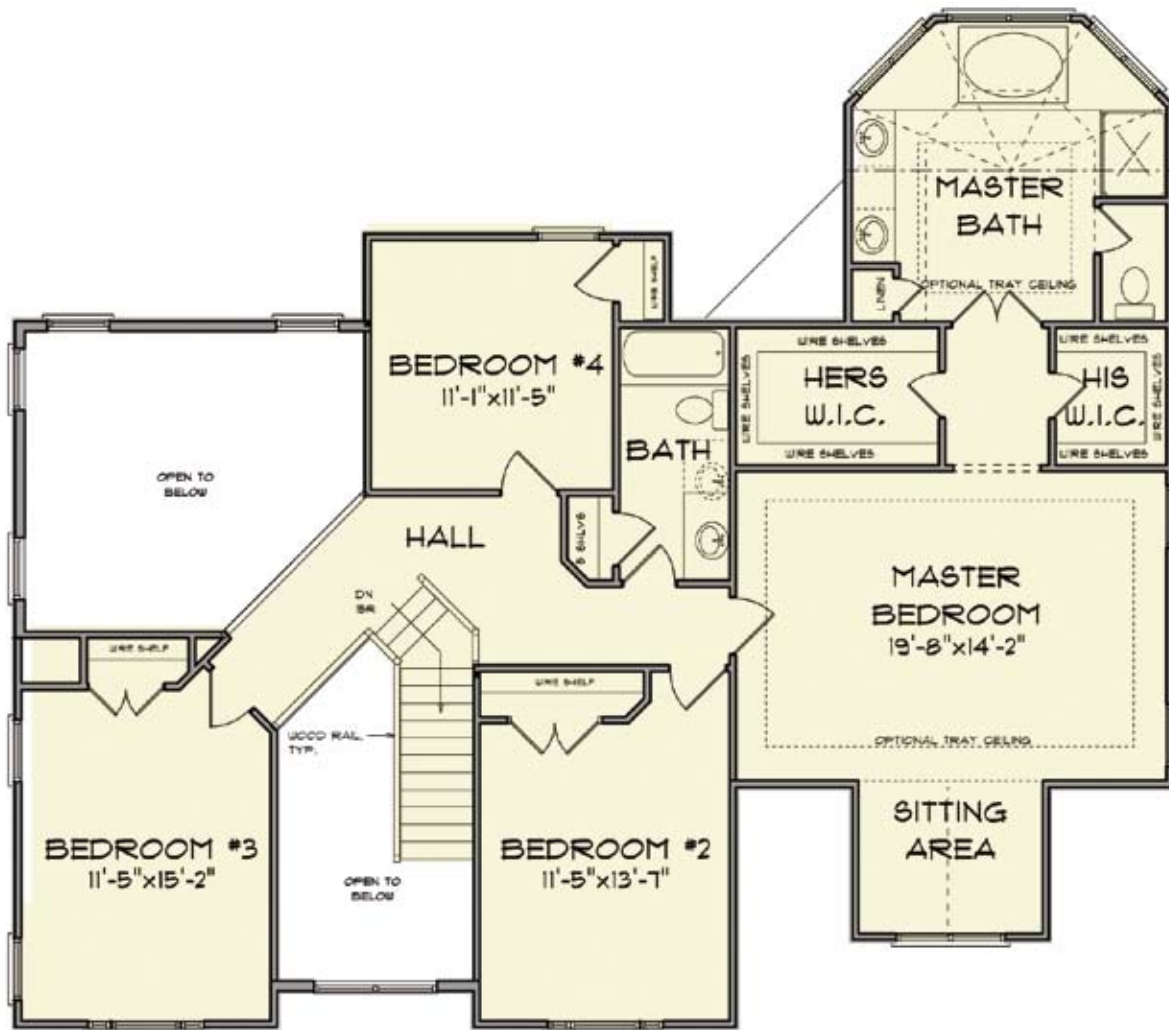

ELEVATION
SIX

STRUBRIDGE

CASTLE ROCK BUILDERS

"Over 75 Years of New Home Experience"

FIRST FLOOR

1452 sq ft

MD 410.864.0177 PA 717.395.9626 Toll Free 1.888.864.4CRB WWW.CASTLEROCKBUILDERS.COM
Renderings are artistic conceptions and may vary in detail from plans and specifications. All dimensions shown above are approximate. ©2009 Castle Rock Builders

STRUBRIDGE

CASTLE ROCK BUILDERS

"Over 75 Years of New Home Experience"

SECOND FLOOR

1441 sq ft

STRUBRIDGE

CASTLE ROCK BUILDERS

"Over 75 Years of New Home Experience"