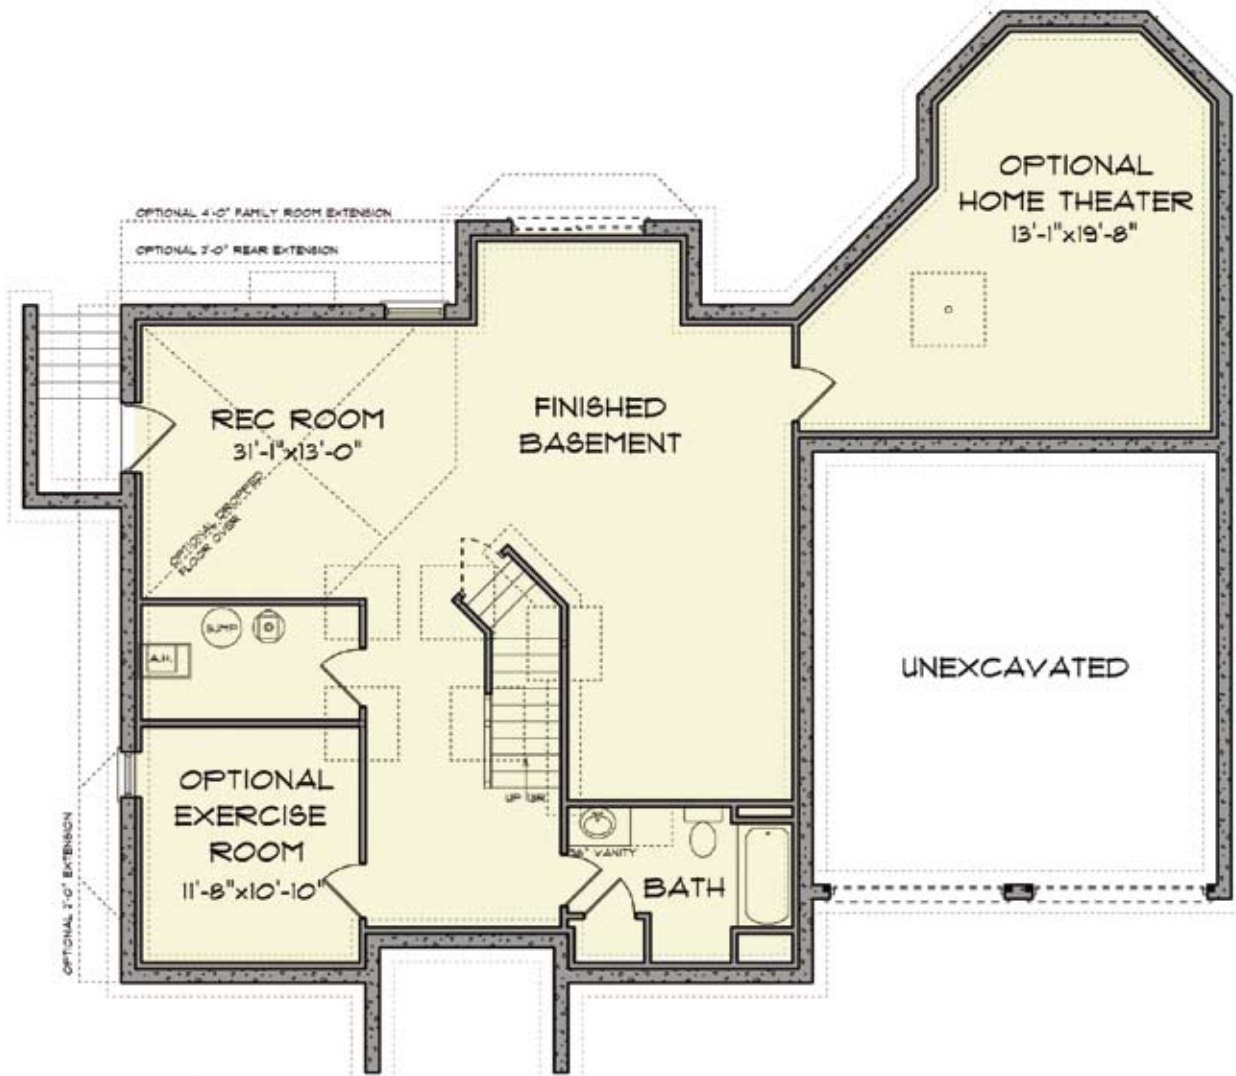

STRUBRIDGE

CASTLE ROCK BUILDERS

"Over 75 Years of New Home Experience"

SECOND FLOOR

1441 sq ft

STRUBRIDGE

CASTLE ROCK BUILDERS

"Over 75 Years of New Home Experience"