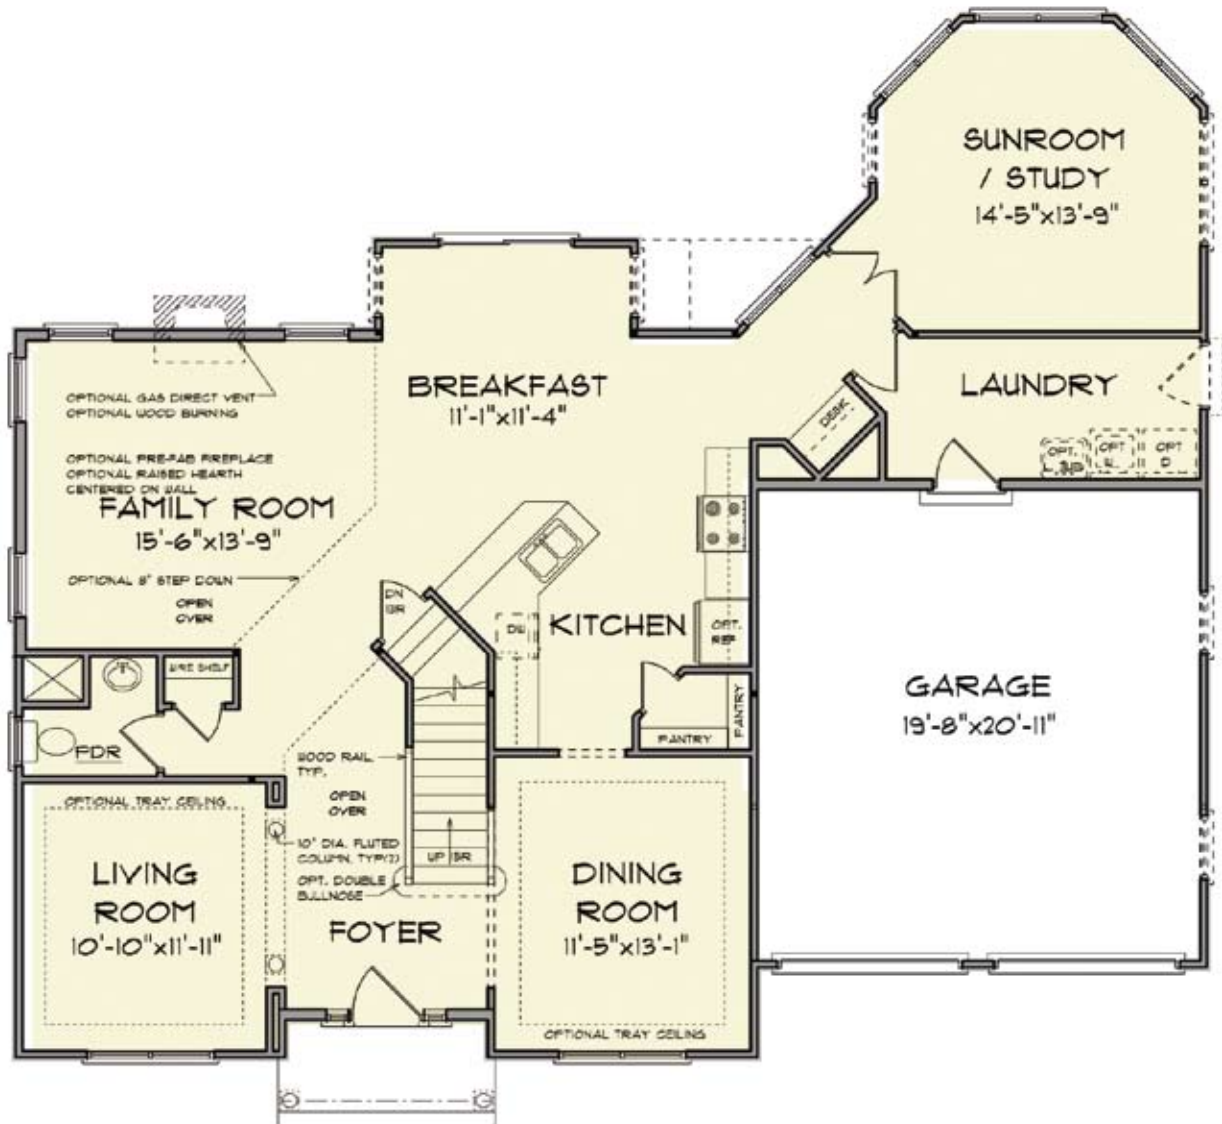

CASTLE ROCK BUILDERS

"Over 75 Years of New Home Experience"

ELEVATION
TWO

ELEVATION
THREE

ELEVATION
FOUR

CASTLE ROCK BUILDERS

"Over 75 Years of New Home Experience"

ELEVATION
FIVE

ELEVATION
SIX

STRUBRIDGE

CASTLE ROCK BUILDERS

"Over 75 Years of New Home Experience"

FIRST FLOOR

1452 sq ft

MD 410.864.0177 PA 717.395.9626 Toll Free 1.888.864.4CRB WWW.CASTLEROCKBUILDERS.COM
Renderings are artistic conceptions and may vary in detail from plans and specifications. All dimensions shown above are approximate. ©2009 Castle Rock Builders

STRUBRIDGE

CASTLE ROCK BUILDERS

"Over 75 Years of New Home Experience"

SECOND FLOOR

1441 sq ft

STRUBRIDGE

CASTLE ROCK BUILDERS

"Over 75 Years of New Home Experience"