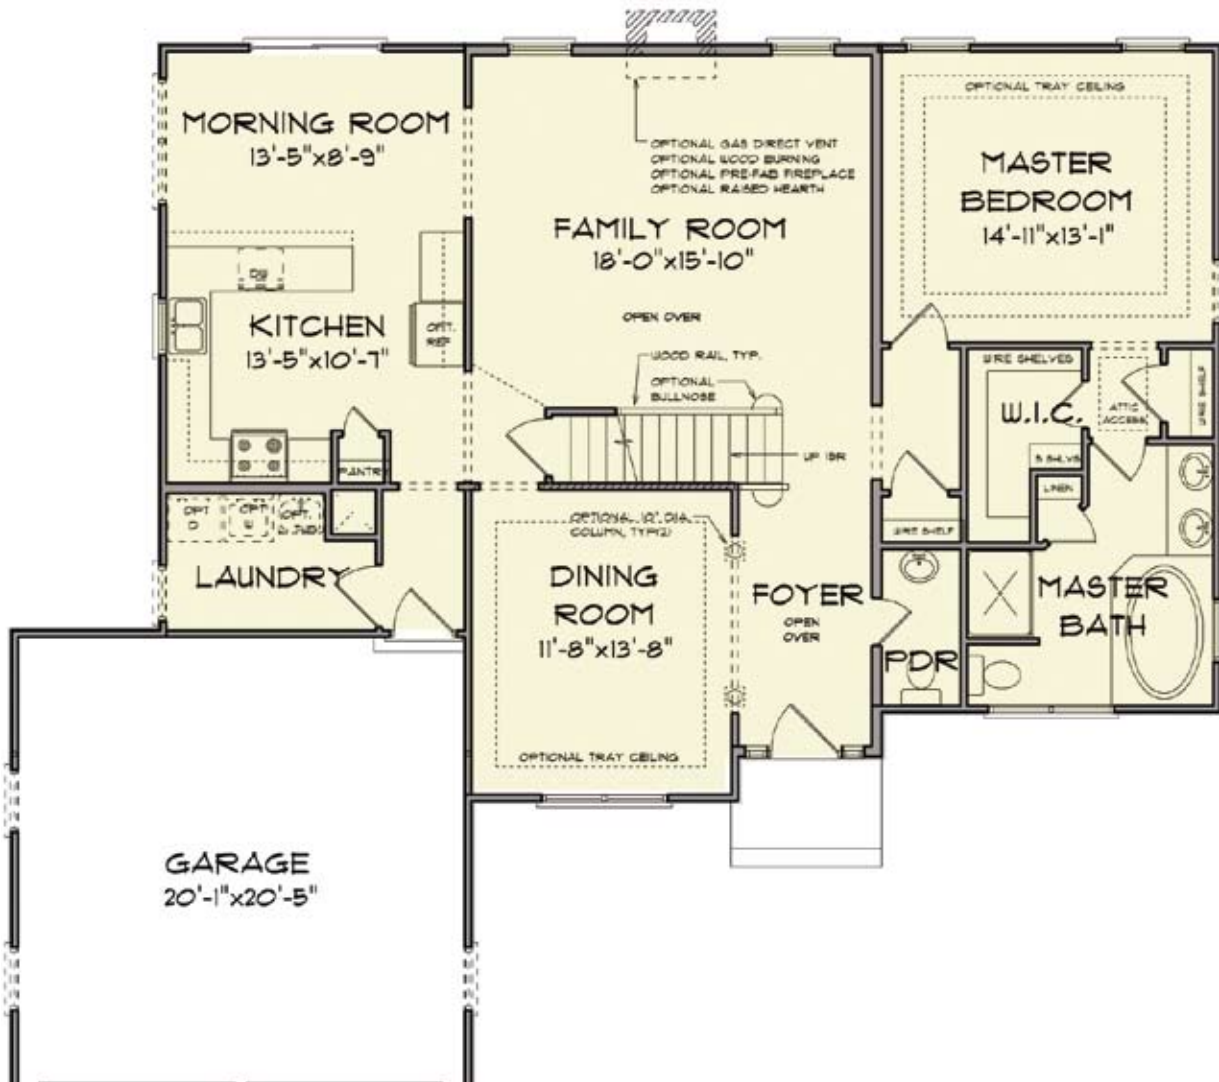

CASTLE ROCK

BUILDERS

“Over 75 Years of New Home Experience”

ELEVATION ONE

WINDSOR

2067 sq ft

MD 410.864.0177 PA 717.395.9626 Toll Free 1.888.864.4CRB WWW.CASTLEROCKBUILDERS.COM

Renderings are artistic conceptions and may vary in detail from plans and specifications. All dimensions shown above are approximate. ©2009 Castle Rock Builders

CASTLE ROCK BUILDERS

"Over 75 Years of New Home Experience"

ELEVATION
TWO

ELEVATION
THREE

ELEVATION
FOUR

WINDSOR

CASTLE ROCK BUILDERS

"Over 75 Years of New Home Experience"

FIRST FLOOR

1446 sq ft

WINDSOR

CASTLE ROCK BUILDERS

"Over 75 Years of New Home Experience"

SECOND FLOOR

612 sq ft

MD 410.864.0177 PA 717.395.9626 Toll Free 1.888.864.4CRB WWW.CASTLEROCKBUILDERS.COM

BASEMENT

WINDSOR

CASTLE ROCK BUILDERS

"Over 75 Years of New Home Experience"

OPTIONAL MASTER BEDROOM LAYOUT WITH 2" RIGHT EXTENSION

MHBR# 6259