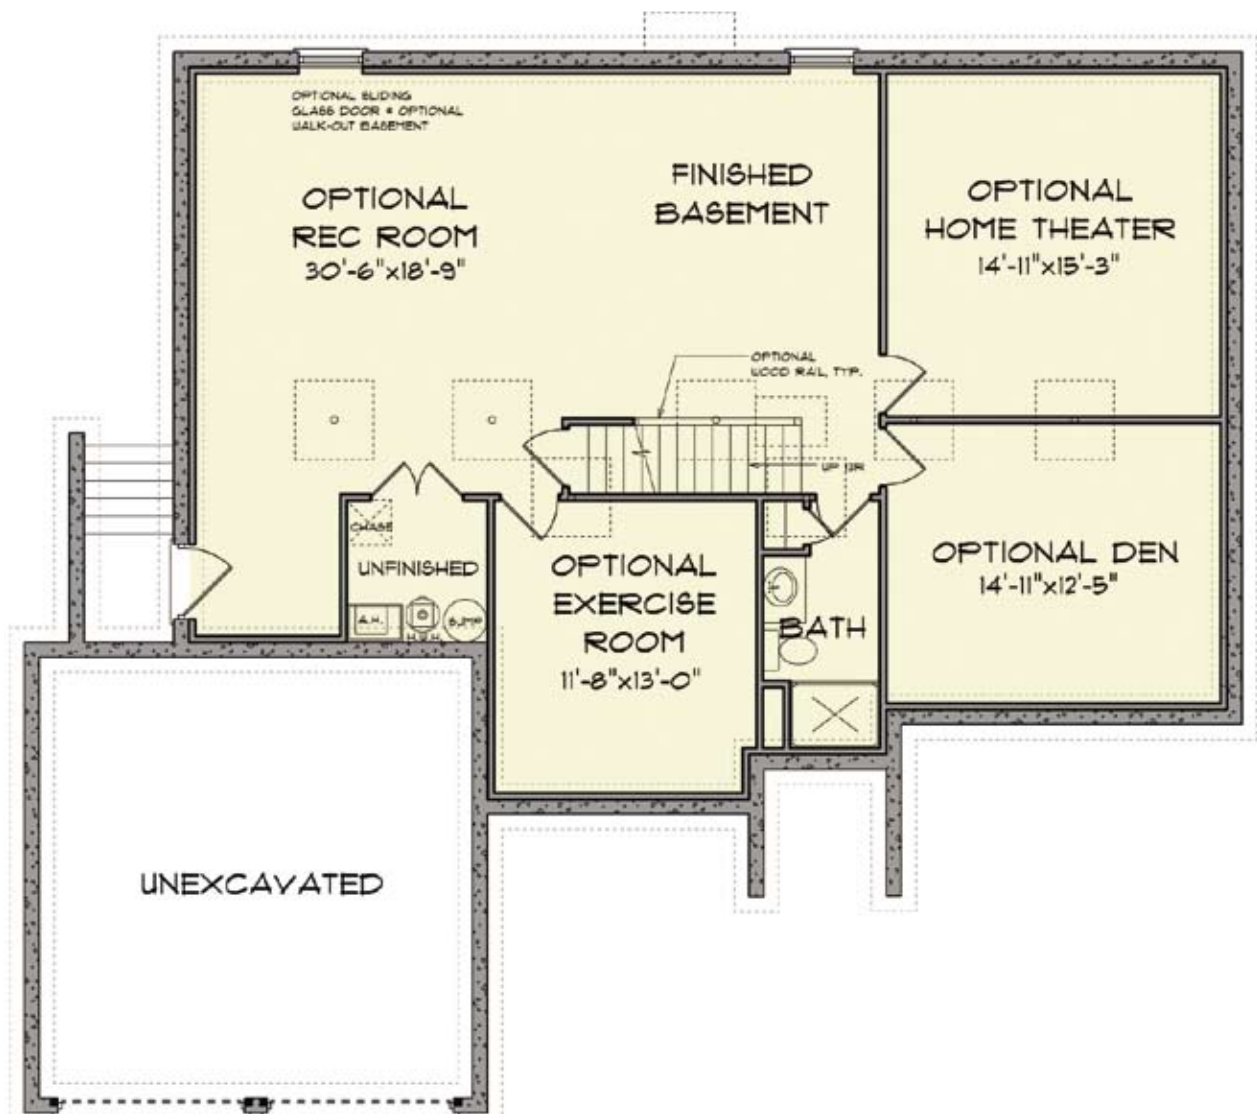

FIRST FLOOR

1446 sq ft

WINDSOR

CASTLE ROCK BUILDERS

"Over 75 Years of New Home Experience"

SECOND FLOOR

612 sq ft

MD 410.864.0177 PA 717.395.9626 Toll Free 1.888.864.4CRB WWW.CASTLEROCKBUILDERS.COM

BASEMENT

WINDSOR

CASTLE ROCK BUILDERS

"Over 75 Years of New Home Experience"

OPTIONAL MASTER BEDROOM LAYOUT WITH 2" RIGHT EXTENSION

MHBR# 6259